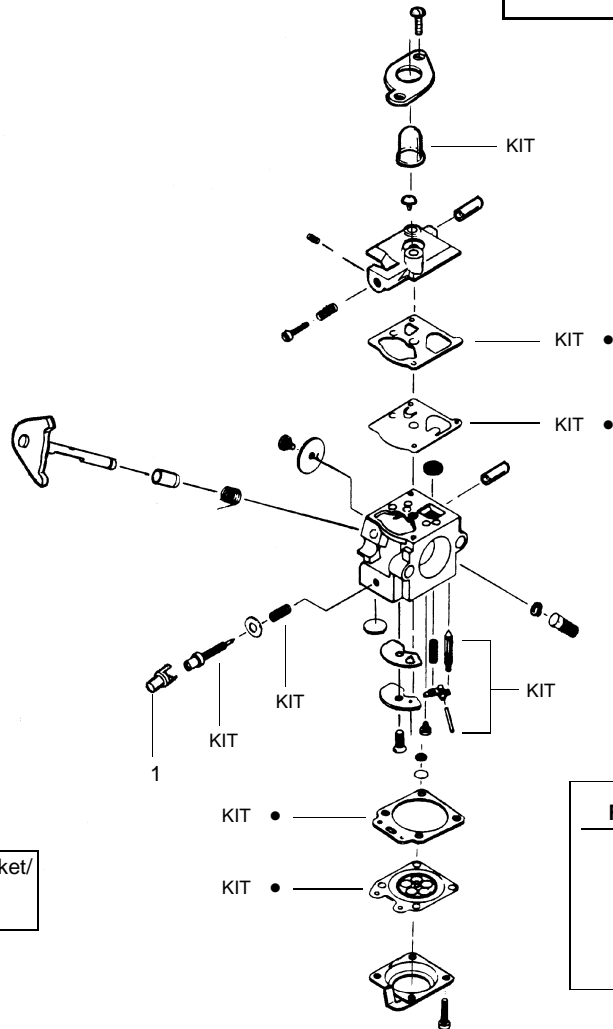

✓ = NEW PART NUMBER FOR THIS IPL

★ = REFER TO THE SERVICE REFERENCE INDICATED FOR MORE INFORMATION. (LOCATED AT END OF IPL)

SPAREPARTS
530086887

Carburetor Assembly #530069754 (WA-226)

TYPE 1,2,3

Ref.	Part No.	Description
1. ✓	530038403	Limiter Cap
2.	530069842	Carburetor Repair Kit (KIT = Indicates Contents)
3.	530069844	Gasket Diaphragm Kit (• = Indicates Contents)

Kit - Carburetor Assembly No. 530071635 - WT-631

Note: No Repair kits are available for this carburetor, please order the complete assembly part number 530-071635 (WT-631)

★★★★★ Service Reference ★★★★★

This unit was built with two different style engines. When ordering engine parts, please identify the type engine you have by looking at the piston and order accordingly. (Note: The 25cc engine piston will have small pockets on each side of the pin bore openings, along with a notch on the bottom of each side of the piston)

24cc Engine

25cc Engine

Part No.	Description
530069987	Kit-Piston
530069757	Kit-Cylinder
530069915	Kit-Connecting Rod
530069616	Kit-Gasket

Part No.	Description
530071357	Kit-Piston
530071359	Kit-Cylinder
530069945	Kit-Connecting Rod
530071535	Kit-Gasket