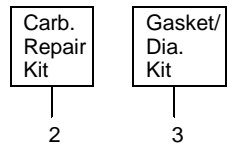

✓ = NEW PART NUMBER FOR THIS IPL

★ = REFER TO THE SERVICE REFERENCE INDICATED FOR MORE INFORMATION. (LOCATED AT END OF IPL)

SPAREPARTS
530086887

Carburetor Assembly #530069754 (WA-226)

TYPE 1,2,3

Ref.	Part No.	Description
1. ✓	530038403	Limiter Cap
2.	530069842	Carburetor Repair Kit (KIT = Indicates Contents)
3.	530069844	Gasket Diaphragm Kit (• = Indicates Contents)

Kit - Carburetor Assembly No. 530071635 - WT-631

Note: No Repair kits are available for this carburetor, please order the complete assembly part number 530-071635 (WT-631)

★★★★★ Service Reference ★★★★★

This unit was built with two different style engines. When ordering engine parts, please identify the type engine you have by looking at the piston and order accordingly. (Note: The 25cc engine piston will have small pockets on each side of the pin bore openings, along with a notch on the bottom of each side of the piston)