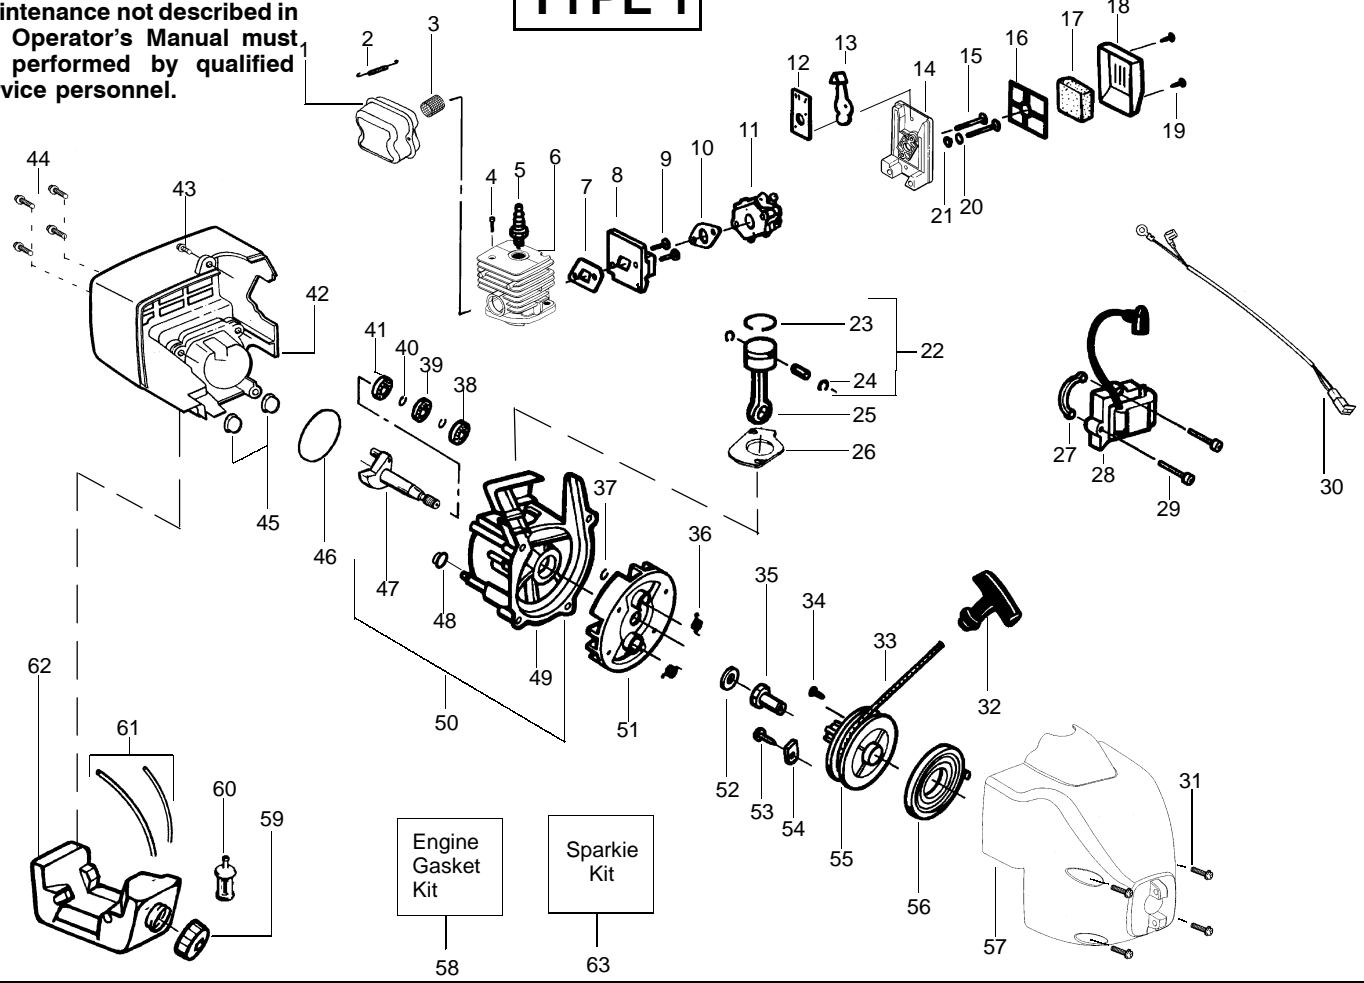

WARNING
All repairs, adjustments and maintenance not described in the Operator's Manual must be performed by qualified service personnel.

SPAREPARTS
530086887

TYPE 1

Ref.	Part No.	Description	Ref.	Part No.	Description	Ref.	Part No.	Description
1.	530071390	Kit - Muffler (incl. 2,3)	24.	530015162	Ret.-Piston Pin	48.	530036792	Isolator-C'Case
2.	530042088	Spring-Muffler	25.	*****	Kit-Conn. Rod Ass'y.	49.	530012414	Assy-Crankcase (Incl. 38-41)
3.	530071391	Screen-Spark Arrestor	26.	*****	Gasket-Cylinder (Kit)	50.	530071337	Assy-C'case & C'shaft (Incl. 37,47,49)
4.	530015953	Screw-Cylinder	27.	530036145	Spacer-Module	51.	530069886	Assy-Flywheel
5.	Champion	Spark Plug (RCJ 8Y)	28.	530039211	Module-Ignition	52.	530015828	Washer-Flat
6.	*****	Kit - Cylinder	29.	530015954	Screw	53.	530015775	Screw
7.	*****	Gasket-Cyl./Carb.(Kit)	30.	530047278	Assy-Switch Wire	54.	530053985	Retainer-Pulley
8.	530069758	Kit - Carb. Adaptor	31.	530015810	Screw	55.	530071536	Kit-Starter Pulley (Incl. 34)
9.	530016014	Screw	32.	530027569	Handle-Starter	56.	530042086	Spring-Starter
10.	*****	Gasket-Carb. (Kit)	33.	530071542	Kit - Rope	57.	530071527	Assy. - Fan Housing
11.	530069754	Kit - Carburetor Ass'y (Incl. Limiter Cap)	34.	530016326	Screw	58.	*****	Kit-Engine Gasket (Incl. 7,10,26,46)
12.	530038747	Plate-Choke Mounting	35.	530027953	Coupling-Drive	59.	530014347	Assy-Fuel Cap
13.	530035499	Shutter-Choke	36.	530023817	Spring-Starter Dog	60.	530095646	Assy-Fuel Pickup
14.	530052431	Box-Air	37.	530015941	Retain. Ring-C'shaft	61.	530069599	Kit-Fuel Line
15.	530015887	Screw	38.	530032124	Bearing-Outer	62.	530049933	Assy-Fuel Tank (Incl. cap, lines,filter)
16.	530036569	Plate - Filter Support	39.	530019179	Seal-C'case	63.	507475326	Kit-Sparkie (Incl. spring term. & boot)
17.	530036575	Air Filter- Foam	40.	530015945	Retainer Ring-C'case			
18.	530054414	Cover-Air Filter	41.	530032125	Bearing-Inner			
19.	530015892	Screw	42.	530049707	Shroud-Rear			
20.	530015852	Spacer-Choke	43.	530015886	Screw			
21.	530015254	Washer	44.	530015810	Screw			
22.	*****	Kit - Piston (Incl. 23, 24 & Pin)	45.	530036793	Isolator-Shroud			
23.	530055120	Ring-Piston	46.		O-Ring-C'case/Shrd (Kit)			
			47.	530012413	Assy-Crankshaft			